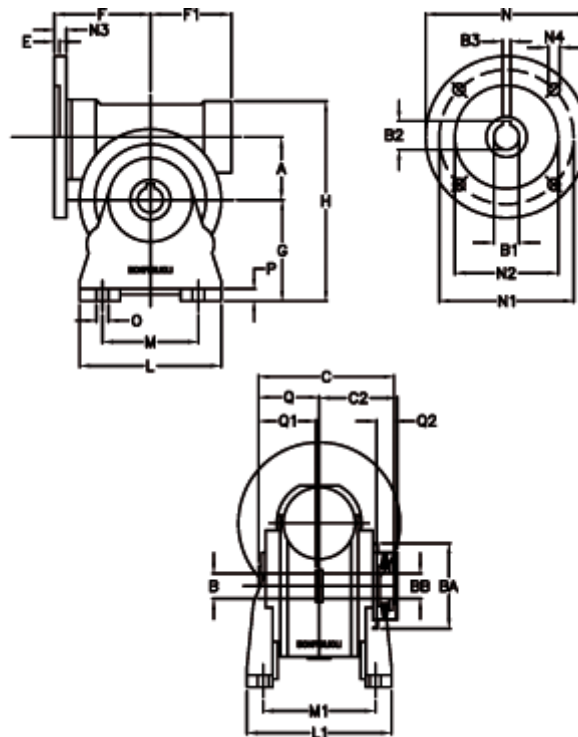

Article number: 390204906022236

Description: Worm Gear with Torque Limiter  
VF 49-L2-A-60 P63B5

## Measures

a = 49.50	C2 = 63,5	L1 = 124.0	O = 8.5
B = 25	Description = VF 49A-xx-63B5	m = 63	P = 12
B1 E7 = 11	E = 3.0	M1 = 98.5	Q = 51.0
B2 = 12.8	F = 70	N = 140	Q1 = 41
B3 H9 = 4	F1 = 63	N1 = 115	Q2 = 15
BA = 63	g = 82	N2 = 95	
BB H7 = 14	H = 162	N3 = 10.5	
C = 105	L = 110	N4 = 9,5	